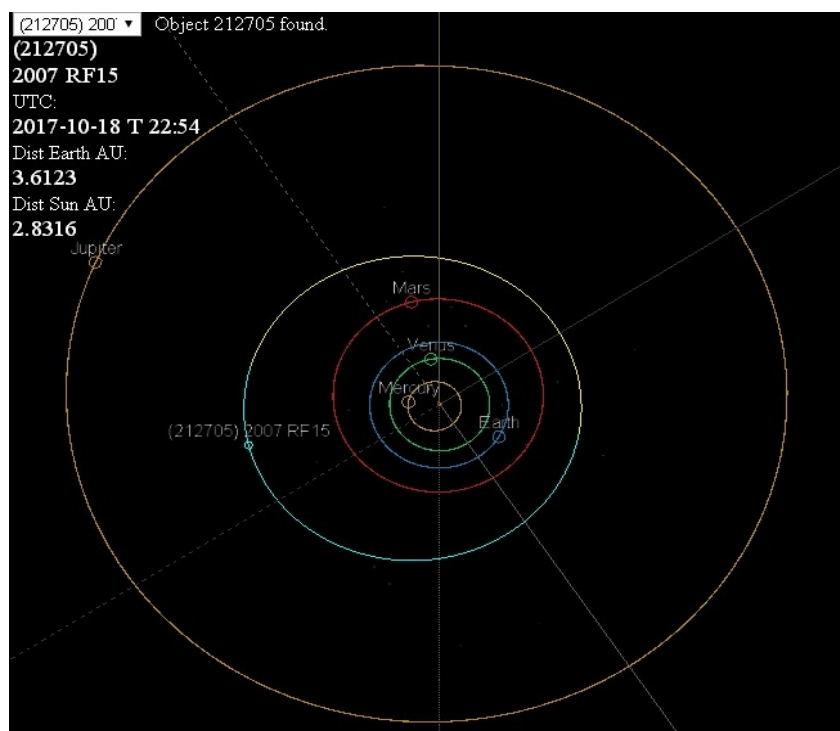

Orbit Determination Parameters	
# obs. used (total)	177
data-arc span	5917 days (16.20 yr)
first obs. used	2001-02-17
last obs. used	2017-05-01
planetary ephem.	DE431
SB-pert. ephem.	SB431-N16
condition code	0
fit RMS	.60808
data source	ORB
producer	Otto Matic
solution date	2017-May-15 17:42:26

Additional Information	
Earth MOID =	1.05218 au
Jupiter MOID =	2.46538 au
T _{jup} =	3.486

[show covariance matrix]

[Ephemeris | Orbit Diagram | Orbital Elements | Physical Parameters | Discovery Circumstances | Close-Approach Data]

Physical Parameter Table						
Parameter	Symbol	Value	Units	Sigma	Reference	Notes
absolute magnitude	H	17.4	mag	n/a	MPO360112	

212705 (2007 RF15) Discovered 2007-Sep-12 by Remanzacco at Remanzacco
Reference: 2009D409/Numbers.arc **Last Updated:** 2009-04-10

[show close-approach data]

Alternate Designations
2007 RF15 = 2005 CC44

orbita

212705 Friù

Scoperto dall' A.F.A.M.
l' 11 settembre 2007
Dalla Stazione Astronomica
di Remanzacco - UD